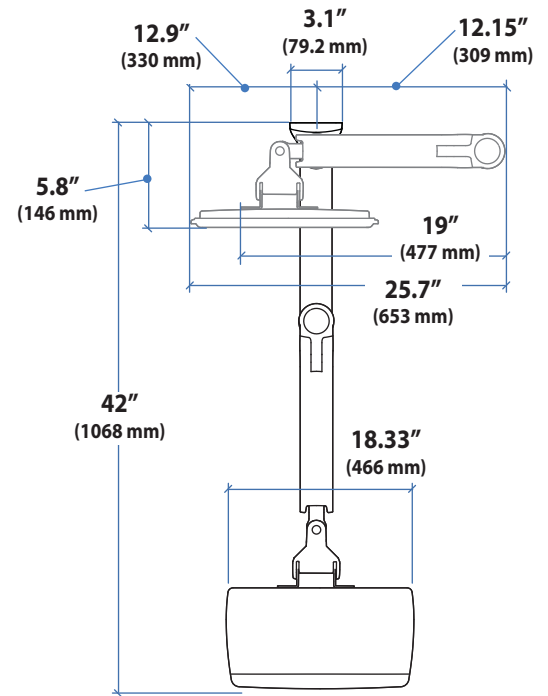

Ergotron® LX

Sit-Stand Wall Mount Keyboard Arm

Dimensional &
Range of Motion
Illustrations

Dimensions

Wall Mount Bracket

Weight Capacity

Range of Motion

© 2013 Ergotron, Inc. rev. 06/11/2013 DIM-LXSSkybd Content is subject to change without notification