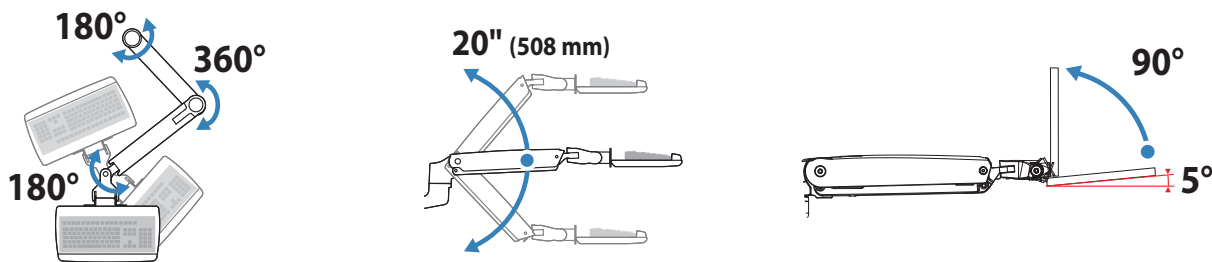

Ergotron® LX

Sit-Stand Wall Mount Keyboard Arm

Dimensional &
Range of Motion
Illustrations

Dimensions

Wall Mount Bracket

Weight Capacity

Range of Motion

© 2013 Ergotron, Inc. rev. 06/11/2013 DIM-LXSSkybd Content is subject to change without notification