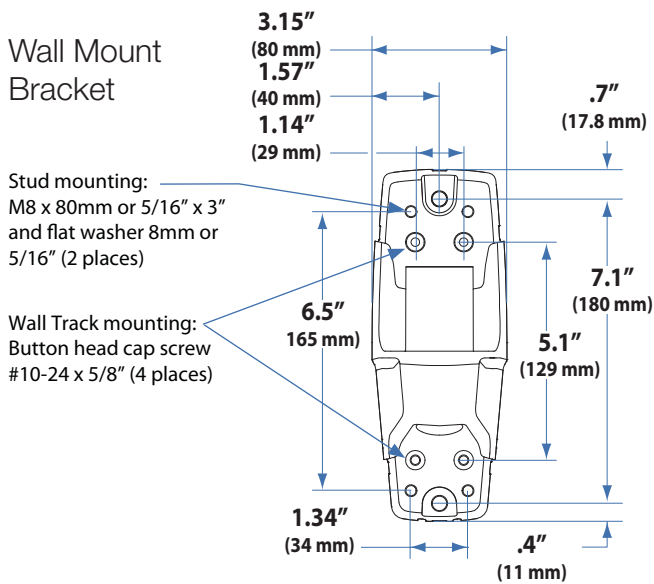

Ergotron® LX

Sit-Stand Wall Mount Keyboard Arm

Dimensional &
Range of Motion
Illustrations

Dimensions

Wall Mount Bracket

Weight Capacity

Range of Motion

© 2013 Ergotron, Inc. rev. 06/11/2013 DIM-LXSSkybd Content is subject to change without notification