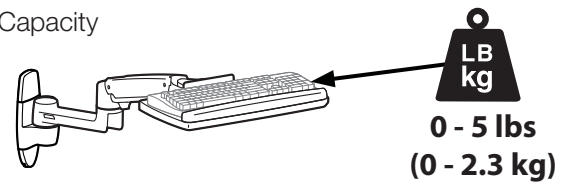

Ergotron® LX

Sit-Stand Wall Mount Keyboard Arm

Dimensional &
Range of Motion
Illustrations

Dimensions

Wall Mount Bracket

Weight Capacity

Range of Motion

© 2013 Ergotron, Inc. rev. 06/11/2013 DIM-LXSSkybd Content is subject to change without notification