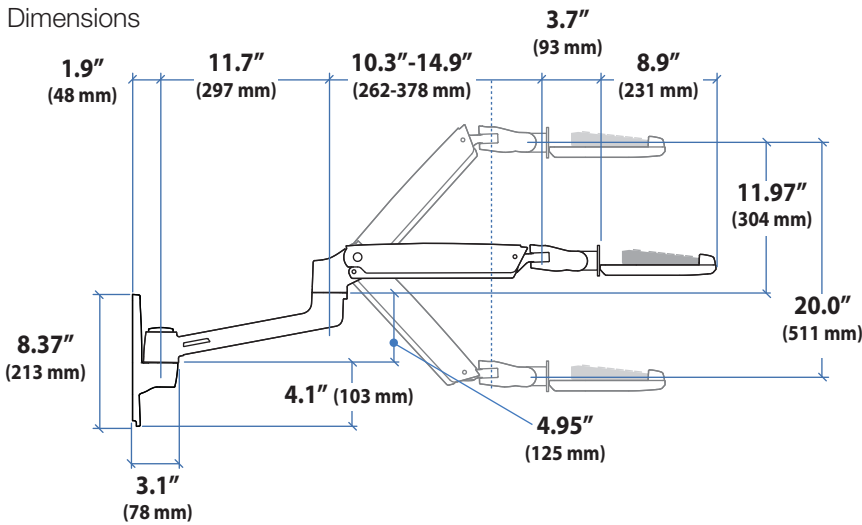

Ergotron® LX

Sit-Stand Wall Mount Keyboard Arm

Dimensional &
Range of Motion
Illustrations

Dimensions

Wall Mount Bracket

Weight Capacity

Range of Motion

© 2013 Ergotron, Inc. rev. 06/11/2013 DIM-LXSSkybd Content is subject to change without notification